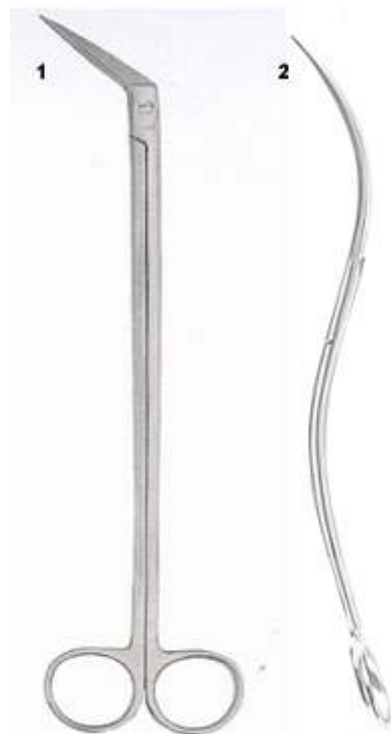

Item :
Pro-Scissors Angle

Detail :
The blades of Pro-Scissors Angled type are angled 40 degrees, and even plants located in the tangled driftwood can be cut with pinpoint accuracy.

Pro-Scissors Wave

The Wave is used for various ways, such as detail trimming with high angled in small tank, and trimming in large area with low angle and trimming for foreground.

No.	ArticleCode	Item	Length (mm)
1	MG-411-19	Pro-Scissors Angle	190
2	MG-413-20	Pro-Scissors Angle	200