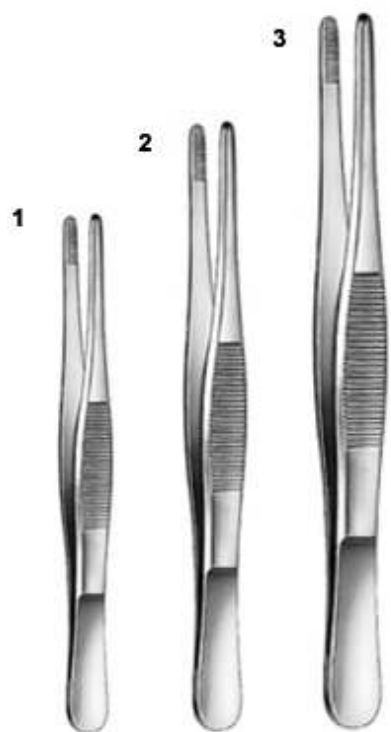

Item:High Precision Tweezers
Artile Code: MH-203
Detail:
Color:
Length:

Item :
Pinsettes Tweezers

Detail:
They are the pinsettes for professional edition that focus on the spring strength, accuracy of tip part, and easy-to-handle length. Pinsettes are must-have item to make an elaborate layout. They are in designed in the most suitable shape for Nature Aquarium to plant around stone, driftwood or space between aquatic plants easily.

No.	ArticleCode	Item	Length (mm)
1	MG-400-16	Pinsettes Tweezer	160
2	MG-400-21	Pinsettes Tweezer	210
3	MG-400-27	Pinsettes Tweezer	270
4	MG-400-30	Pinsettes Tweezer	300

Pinsettes Tweezers Angl ed

They are the pinsettes for professional edition that focus on the spring strength, accuracy of tip part, and easy-to-handle length. Pinsettes are must-have item to make an elaborate layout. They are in designed in the most suitable shape for Nature Aquarium to plant around stone, driftwood or space between aquatic plants easily.

No.	ArticleCode	Item	Length (mm)
1	MG-401-16	Pinsettes Tweezer	160
2	MG-401-21	Pinsettes Tweezer	210
3	MG-401-27	Pinsettes Tweezer	270
4	MG-401-30	Pinsettes Tweezer	300

Gardening Tools

Item :
Pro-Pinsettes Grip type

Detail :
They are suitable pinsettes for Cryptocoryne and Echinodorus. The tip part is wider and thicker than normal Pinsettes and it can hold the plant stems tightly as grip on the tip is wider. Please select according to your preference depending on the shape of aquatic plants.