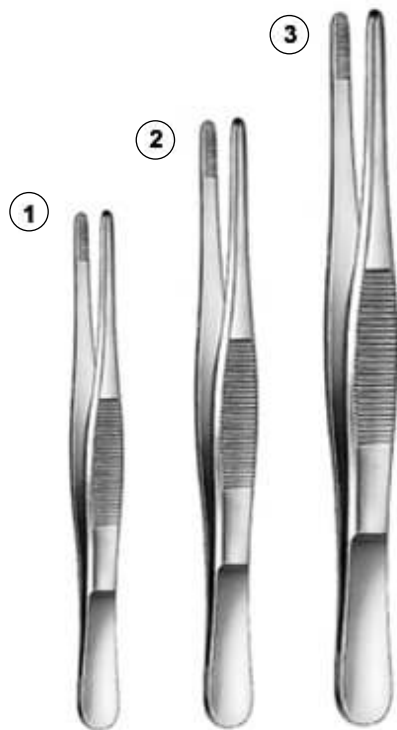

Item:
Offset Plating Tongs

Detail:
Offset Plating Tongs feature ultra fine tips that have been designed for handling small and delicate food for easy placement. Textured grip on the handle allows for better control and handling. Made of 18/8 Stainless Steel.

No.	ArticleCode	Item	Length (mm)
1	MF-100-150	offset Plating Tongs	150
2	MF-100-200	offset Plating Tongs	200

Item:
Cranked Tweezers

Detail:
The front part of the cranked tweezers is ridged, the working part is made from stainless steel. The cranked tweezers is the ideal tool for minor decoration tasks.

The cranked tweezers is only one product of the large assortment of triangle kitchen tools for highest demands of amateur and professional cooks and guarantees like this a high quality standard.

No.	ArticleCode	Item	Length (mm)
1	MF-102-15	Cranked Tweezers	150
2	MF-102-20	Cranked Tweezers	200

Item:
Pro-Pinsettes Grip type

Detail:
They are suitable pinsettes for Cryptocoryne and Echinodorus. The tip part is wider and thicker than normal Pinsettes and it can hold the plant stems tightly as grip on the tip is wider. Please select according to your preference depending on the shape of aquatic plants.