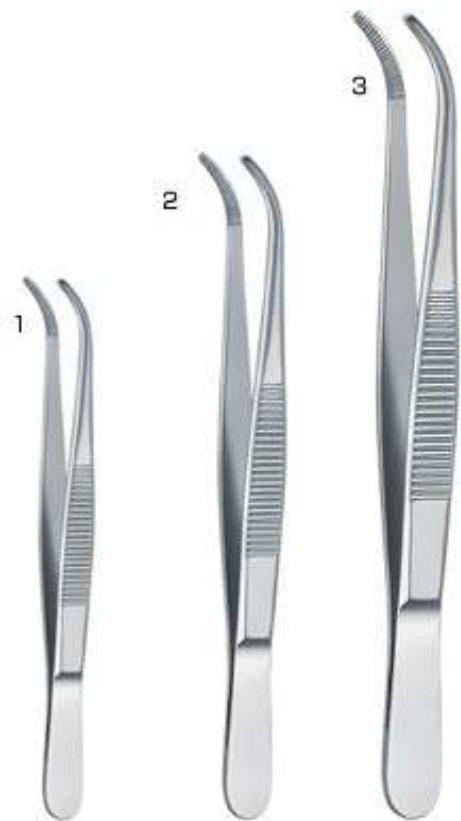

Item :
Pinsettes Tweezers Angl ed

Detail:
They are the pinsettes for professional edition that focus on the spring strength, accuracy of tip part, and easy-to-handle length. Pinsettes are must-have item to make an elaborate layout. They are in designed in the most suitable shape for Nature Aquarium to plant around stone, driftwood or space between aquatic plants easily.

No.	ArticleCode	Item	Length (mm)
1	MG-403-20	Pro-Pinsettes Grip type	200
2	MG-403-25	Pro-Pinsettes Grip type	250
3	MG-403-30	Pro-Pinsettes Grip type	300