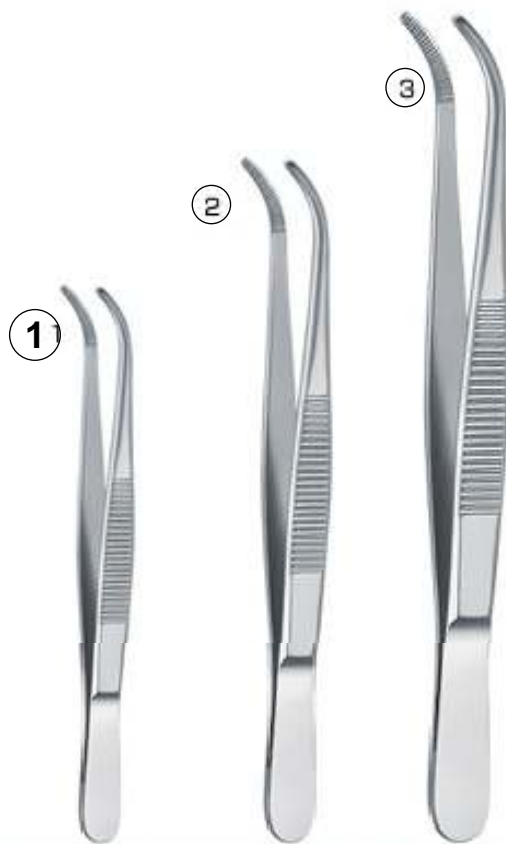

No.	ArticleCode	Item	Length (mm)
1	MF-100-150	offset Plating Tongs	150
2	MF-100-200	offset Plating Tongs	200

Item:
Cranked Tweezers

Detail:
The front part of the cranked tweezers is ridged, the working part is made from stainless steel. The cranked tweezers is the ideal tool for minor decoration tasks.

The cranked tweezers is only one product of the large assortment of triangle kitchen tools for highest demands of amateur and professional cooks and guarantees like this a high quality standard.

No.	ArticleCode	Item	Length (mm)
1	MF-102-15	Cranked Tweezers	150
2	MF-102-20	Cranked Tweezers	200

Item:
Pro-Pinsettes Grip type

Detail:
They are suitable pinsettes for Cryptocoryne and Echinodorus. The tip part is wider and thicker than normal Pinsettes and it can hold the plant stems tightly as grip on the tip is wider. Please select according to your preference depending on the shape of aquatic plants.

No.	ArticleCode	Item	Length (mm)
1	MF-104-20	Pro-Pinsettes Grip type	200
2	MF-104-25	Pro-Pinsettes Grip type	250
3	MF-104-30	Pro-Pinsettes Grip type	300

Item:
Pinsettes Tweezers Curved

Detail:
They are the pinsettes for professional edition that focus on the spring strength, accuracy of tip part, and easy-to-handle length. Pinsettes are must-have item to make an elaborate layout. They are designed in the most suitable shape for Nature Aquarium to plant around stone, driftwood or space between aquatic plants easily.