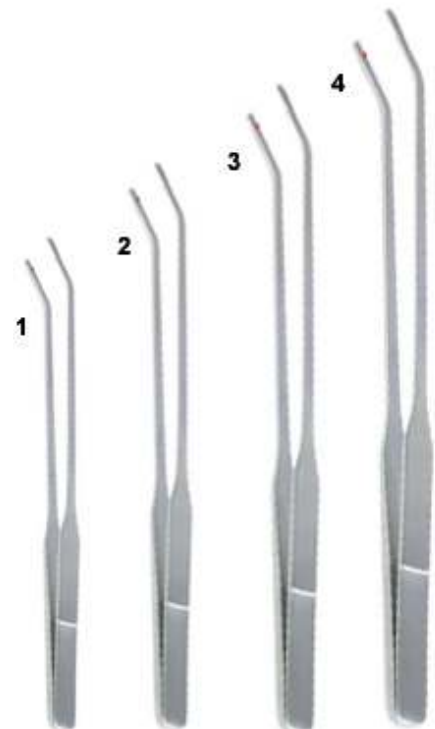

High Precision Tweezers

Item:High Precision Tweezers
Artile Code: MH-200
Detail:
Color:
Length:

Item:High Precision Tweezers
Artile Code: MH-201
Detail:
Color:
Length:

Item:High Precision Tweezers
Artile Code: MH-202
Detail:
Color:
Length:

Item:High Precision Tweezers
Artile Code: MH-203
Detail:
Color:
Length:

Item :
Pinsettes Tweezers

Detail:
They are the pinsettes for professional edition that focus on the spring strength, accuracy of tip part, and easy-to-handle length. Pinsettes are must-have item to make an elaborate layout. They are in designed in the most suitable shape for Nature Aquarium to plant around stone, driftwood or space between aquatic plants easily.

No.	ArticleCode	Item	Length (mm)
1	MG-400-16	Pinsettes Tweezer	160
2	MG-400-21	Pinsettes Tweezer	210
3	MG-400-27	Pinsettes Tweezer	270
4	MG-400-30	Pinsettes Tweezer	300

Pinsettes Tweezers Angl ed

They are the pinsettes for professional edition that focus on the spring strength, accuracy of tip part, and easy-to-handle length. Pinsettes are must-have item to make an elaborate layout. They are in designed in the most suitable shape for Nature Aquarium to plant around stone, driftwood or space between aquatic plants easily.