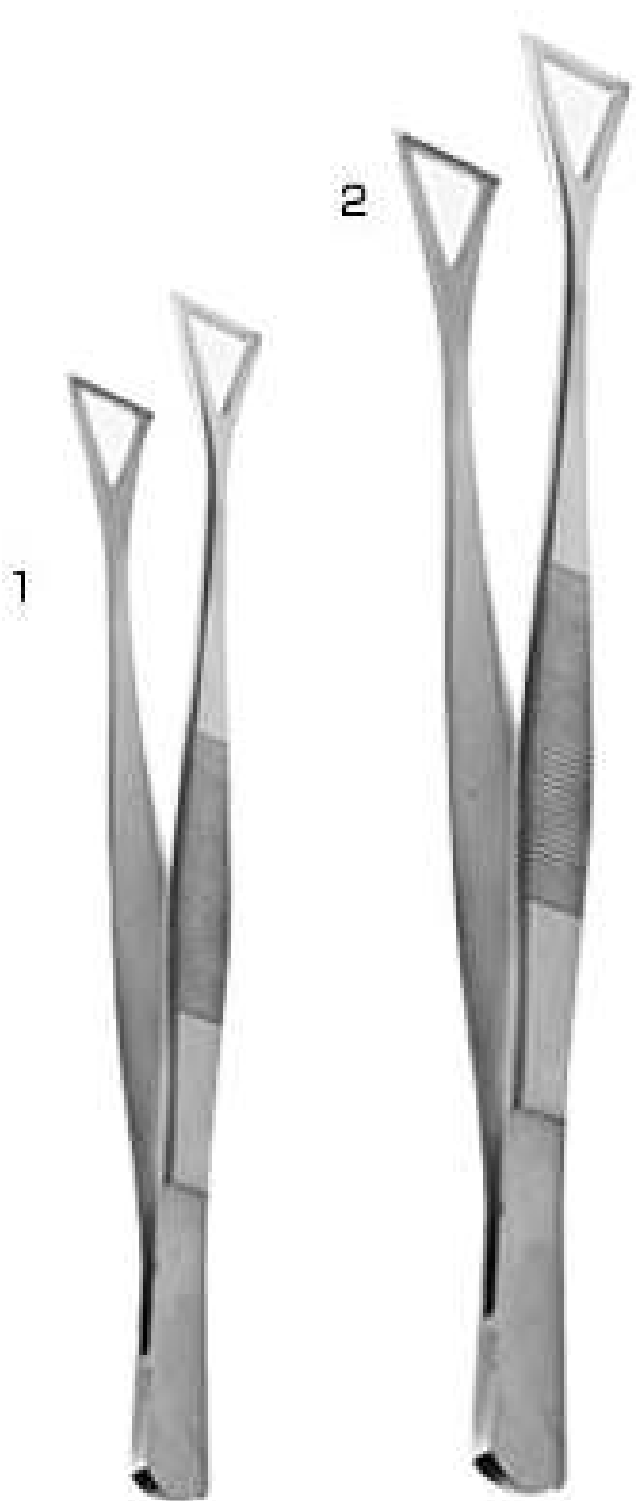

Detail :
They are suitable pinsettes for Cryptocoryne and Echinodorus. The tip part is wider and thicker than normal Pinsettes and it can hold the plant stems tightly as grip on the tip is wider. Please select according to your preference depending on the shape of aquatic plants.

No.	ArticleCode	Item	Length (mm)
1	MG-402-20	Pro-Pinsettes Grip type	200
2	MG-402-25	Pro-Pinsettes Grip type	250
3	MG-402-30	Pro-Pinsettes Grip type	330

Item :
Pinsettes Tweezers Angl ed

Detail:
They are the pinsettes for professional edition that focus on the spring strength, accuracy of tip part, and easy-to-handle length. Pinsettes are must-have item to make an elaborate layout. They are in designed in the most suitable shape for Nature Aquarium to plant around stone, driftwood or space between aquatic plants easily.

No.	ArticleCode	Item	Length (mm)
1	MG-403-20	Pro-Pinsettes Grip type	200
2	MG-403-25	Pro-Pinsettes Grip type	250
3	MG-403-30	Pro-Pinsettes Grip type	300

Item :
Pro-Pinsettes Triangle type

Detail:
The tweezers with a wide triangular shape tip which can hold a large aquatic plant and plant bulb firmly. Pro Pinsettes Triangle is good for planting that was difficult to plant by normal pinsettes. Choose size M or L, depending on size of the plants.