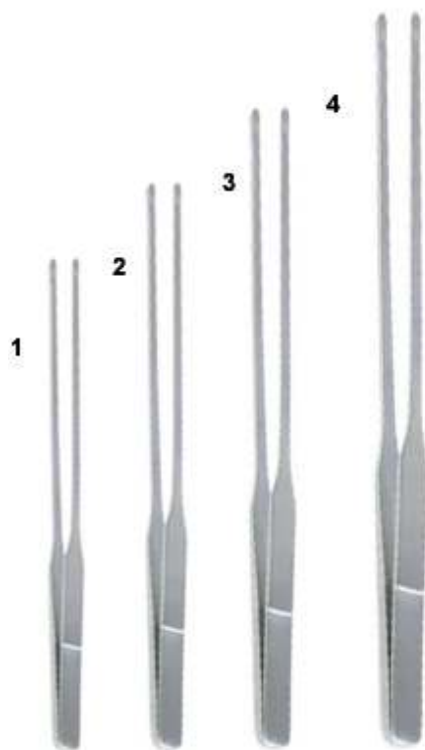

High Precision Tweezers

Item:High Precision Tweezers
Artile Code: MH-200
Detail:
Color:
Length:

Item:High Precision Tweezers
Artile Code: MH-201
Detail:
Color:
Length:

Item:High Precision Tweezers
Artile Code: MH-202
Detail:
Color:
Length:

Item:High Precision Tweezers
Artile Code: MH-203
Detail:
Color:
Length:

Item :
Pinsettes Tweezers

Detail:
They are the pinsettes for professional edition that focus on the spring strength, accuracy of tip part, and easy-to-handle length. Pinsettes are must-have item to make an elaborate layout. They are in designed in the most suitable shape for Nature Aquarium to plant around stone, driftwood or space between aquatic plants easily.

No.	ArticleCode	Item	Length (mm)
1	MG-400-16	Pinsettes Tweezer	160
2	MG-400-21	Pinsettes Tweezer	210
3	MG-400-27	Pinsettes Tweezer	270
4	MG-400-30	Pinsettes Tweezer	300

Pinsettes Tweezers Angl ed

They are the pinsettes for professional edition that focus on the spring strength, accuracy of tip part, and easy-to-handle length. Pinsettes are must-have item to make an elaborate layout. They are in designed in the most suitable shape for Nature Aquarium to plant around stone, driftwood or space between aquatic plants easily.